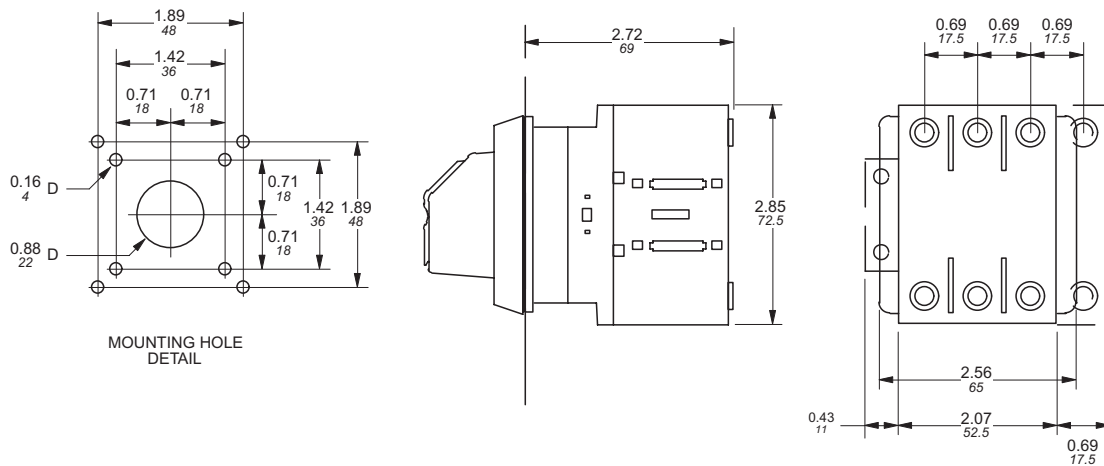

Approximate dimensions OT16ET3 – OT100ET3 Door mounted switches

00.00 Inches
00.00 [Millimeters]

OT16ET3, OT25ET3, OT32ET3 — door mounted switch

OT45ET3, OT63ET3 — door mounted switch

OT30ET3, OT60ET3, OT100ET3 — door mounted switch