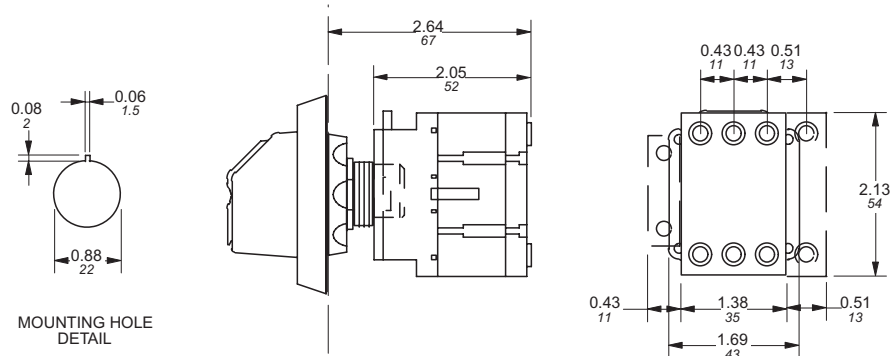

Approximate dimensions OT16ET3 – OT100ET3 Door mounted switches

00.00 Inches
00.00 [Millimeters]

OT16ET3, OT25ET3, OT32ET3 — door mounted switch

OT45ET3, OT63ET3 — door mounted switch

OT30ET3, OT60ET3, OT100ET3 — door mounted switch